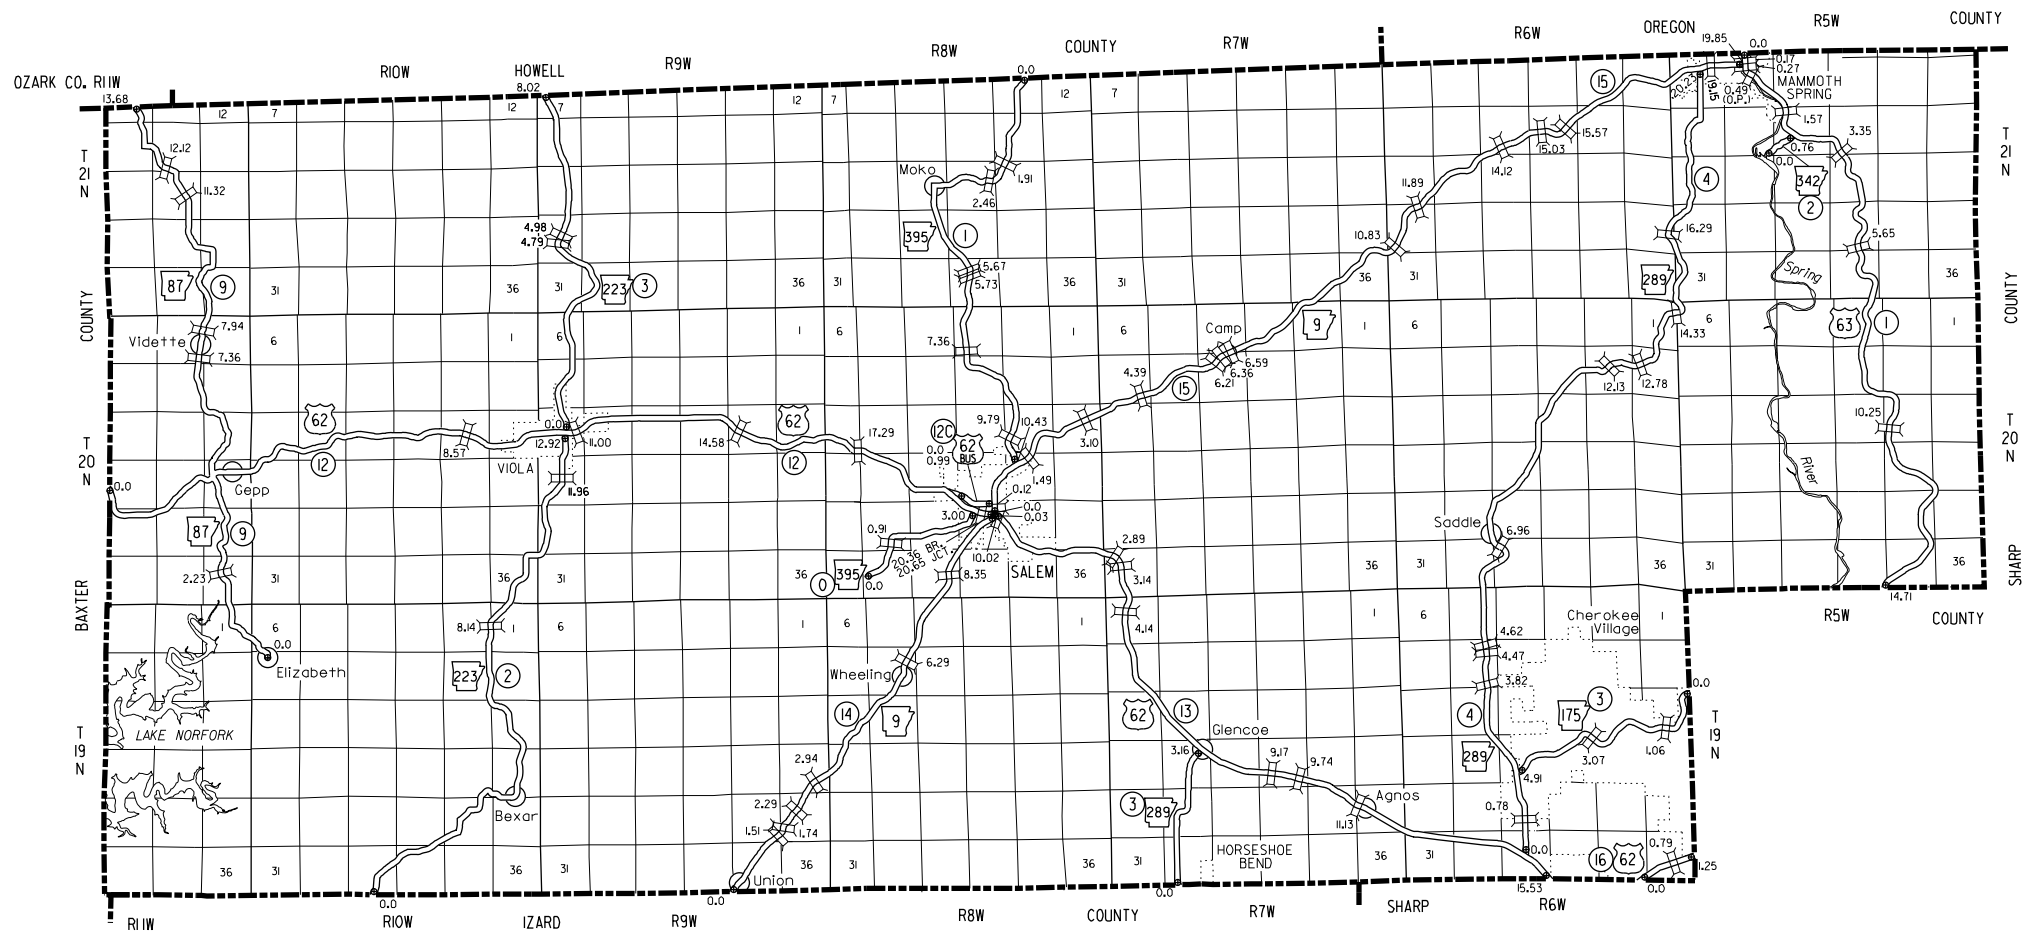

M I S S O U R I

STATE HIGHWAY
ROUTE AND SECTION MAP
FULTON COUNTY
ARKANSAS
1 0 1 2 3 4
MILES
SHOWING
BRIDGE LOG NUMBERS

DISTRICT 5
COUNTY MAP PRODUCED BY
COMPUTER ASSISTED CARTOGRAPHY