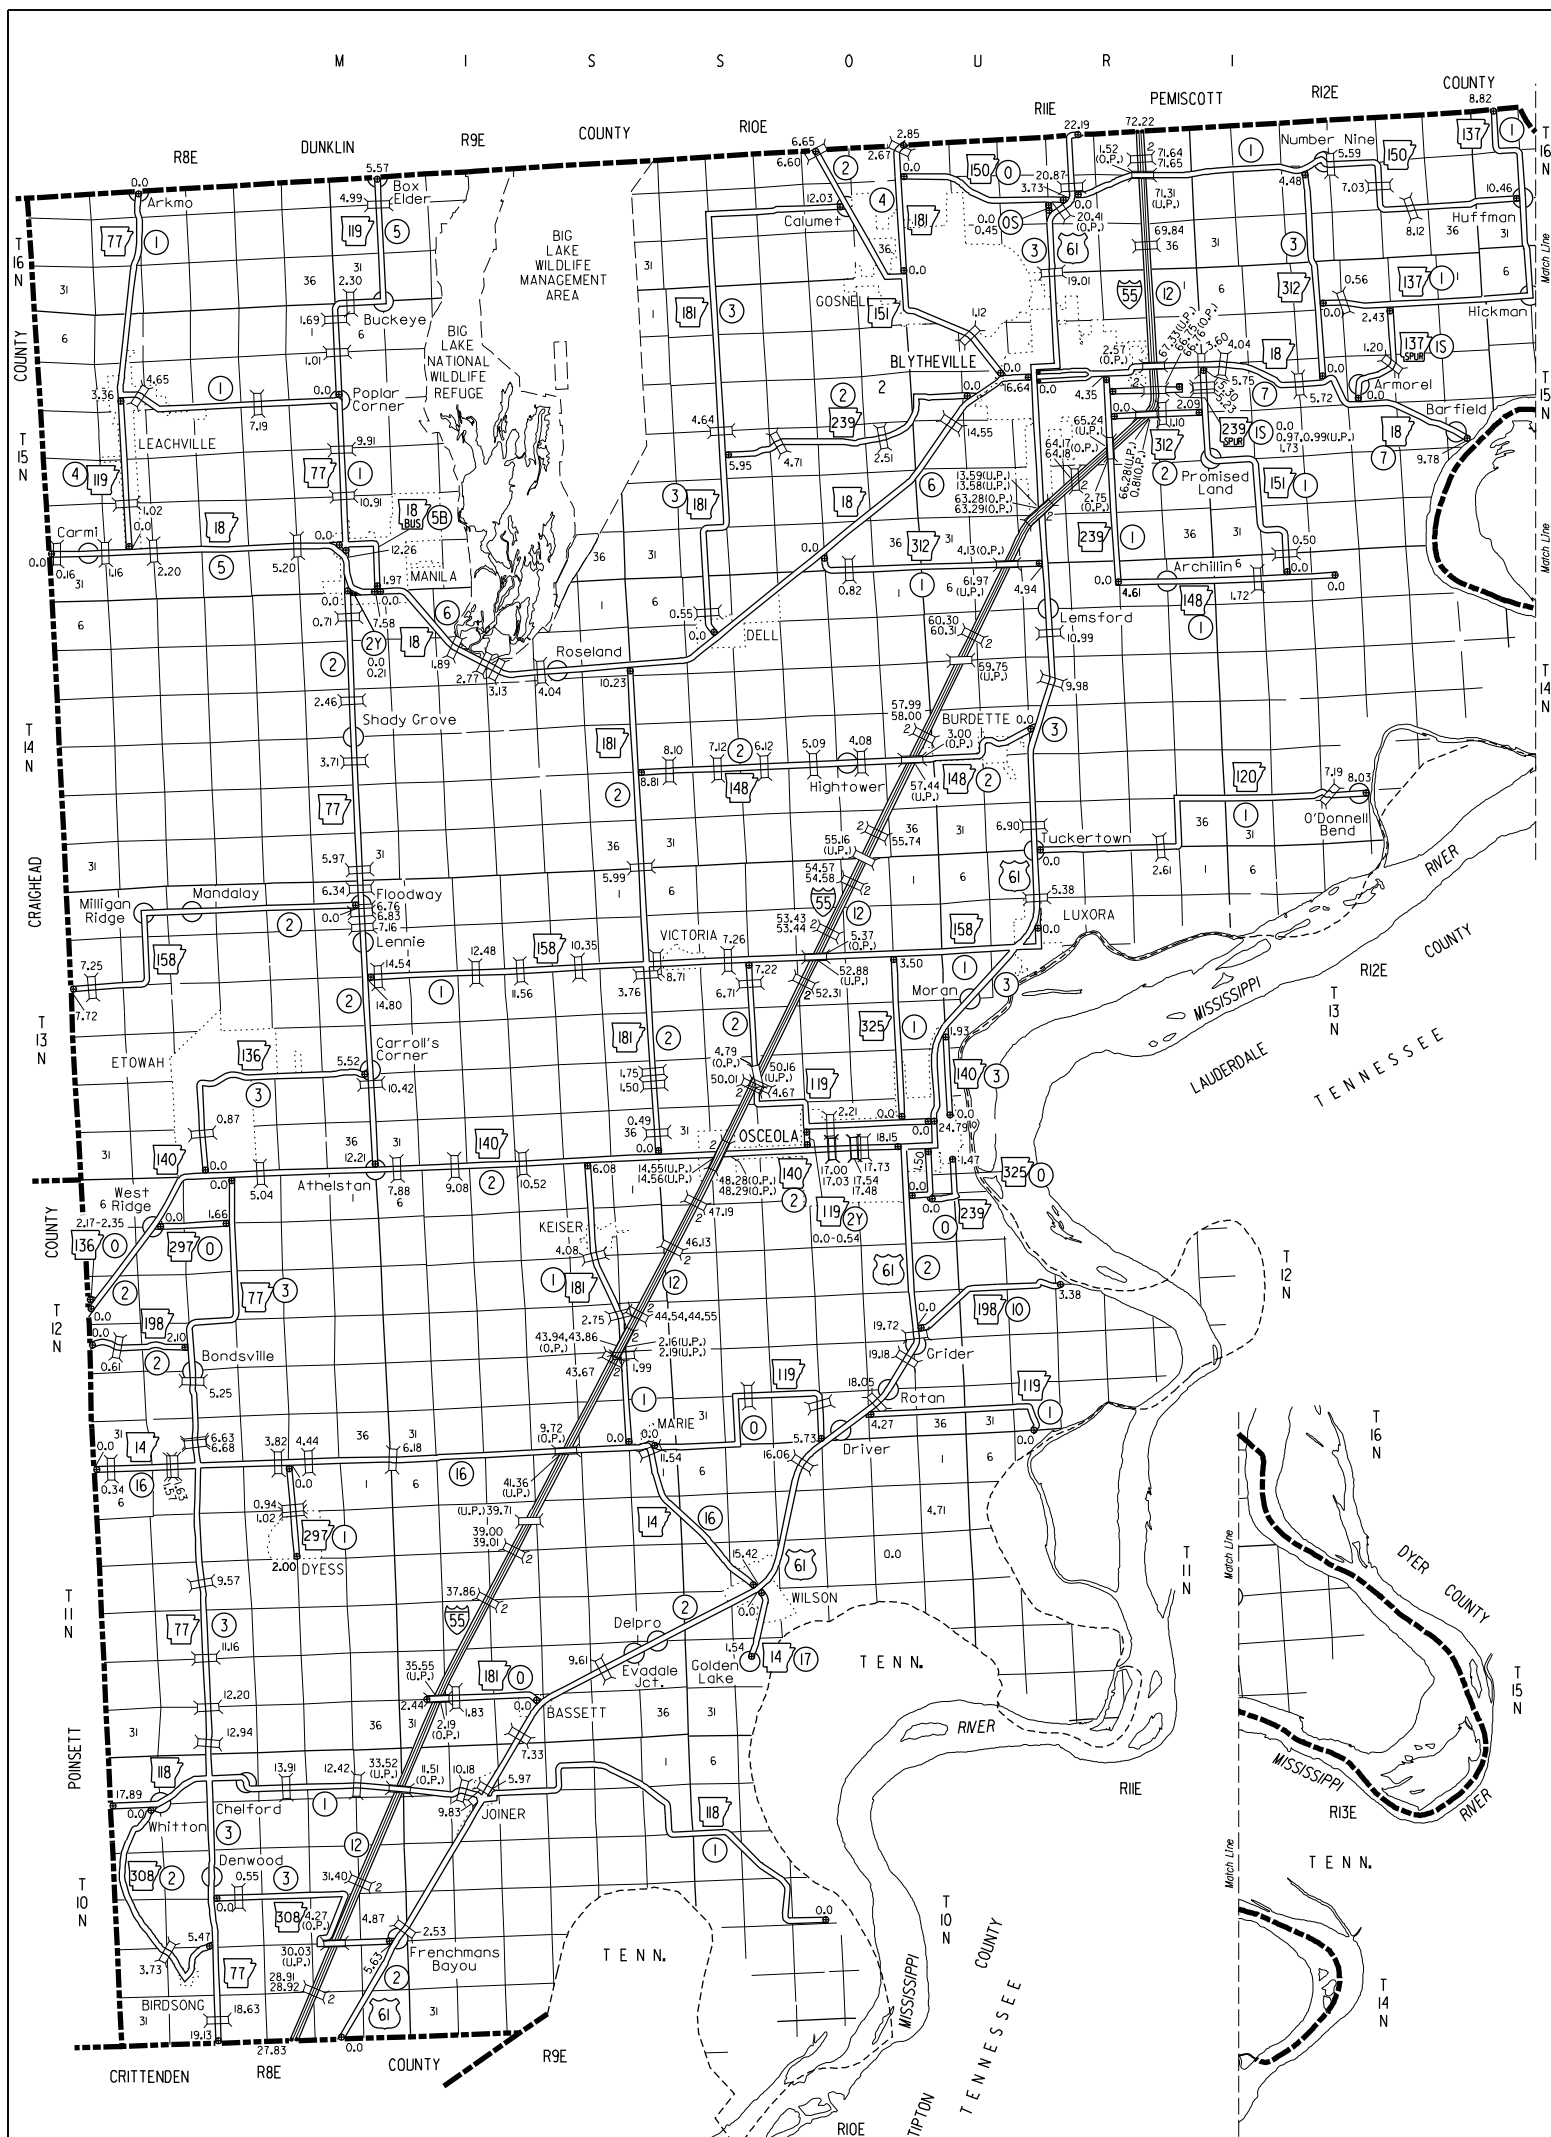

M I S S I S S O U R I P E M I S C O T T R I E R I E

ROUTE AND SECTION MAP MISSISSIPPI COUNTY 47

DISTRICT 10  
COUNTY MAP PRODUCED BY  
COMPUTER ASSISTED CARTOGRAPHY

STATE HIGHWAY  
ROUTE AND SECTION MAP  
MISSISSIPPI COUNTY  
ARKANSAS

SHOWING  
BRIDGE LOG NUMBERS