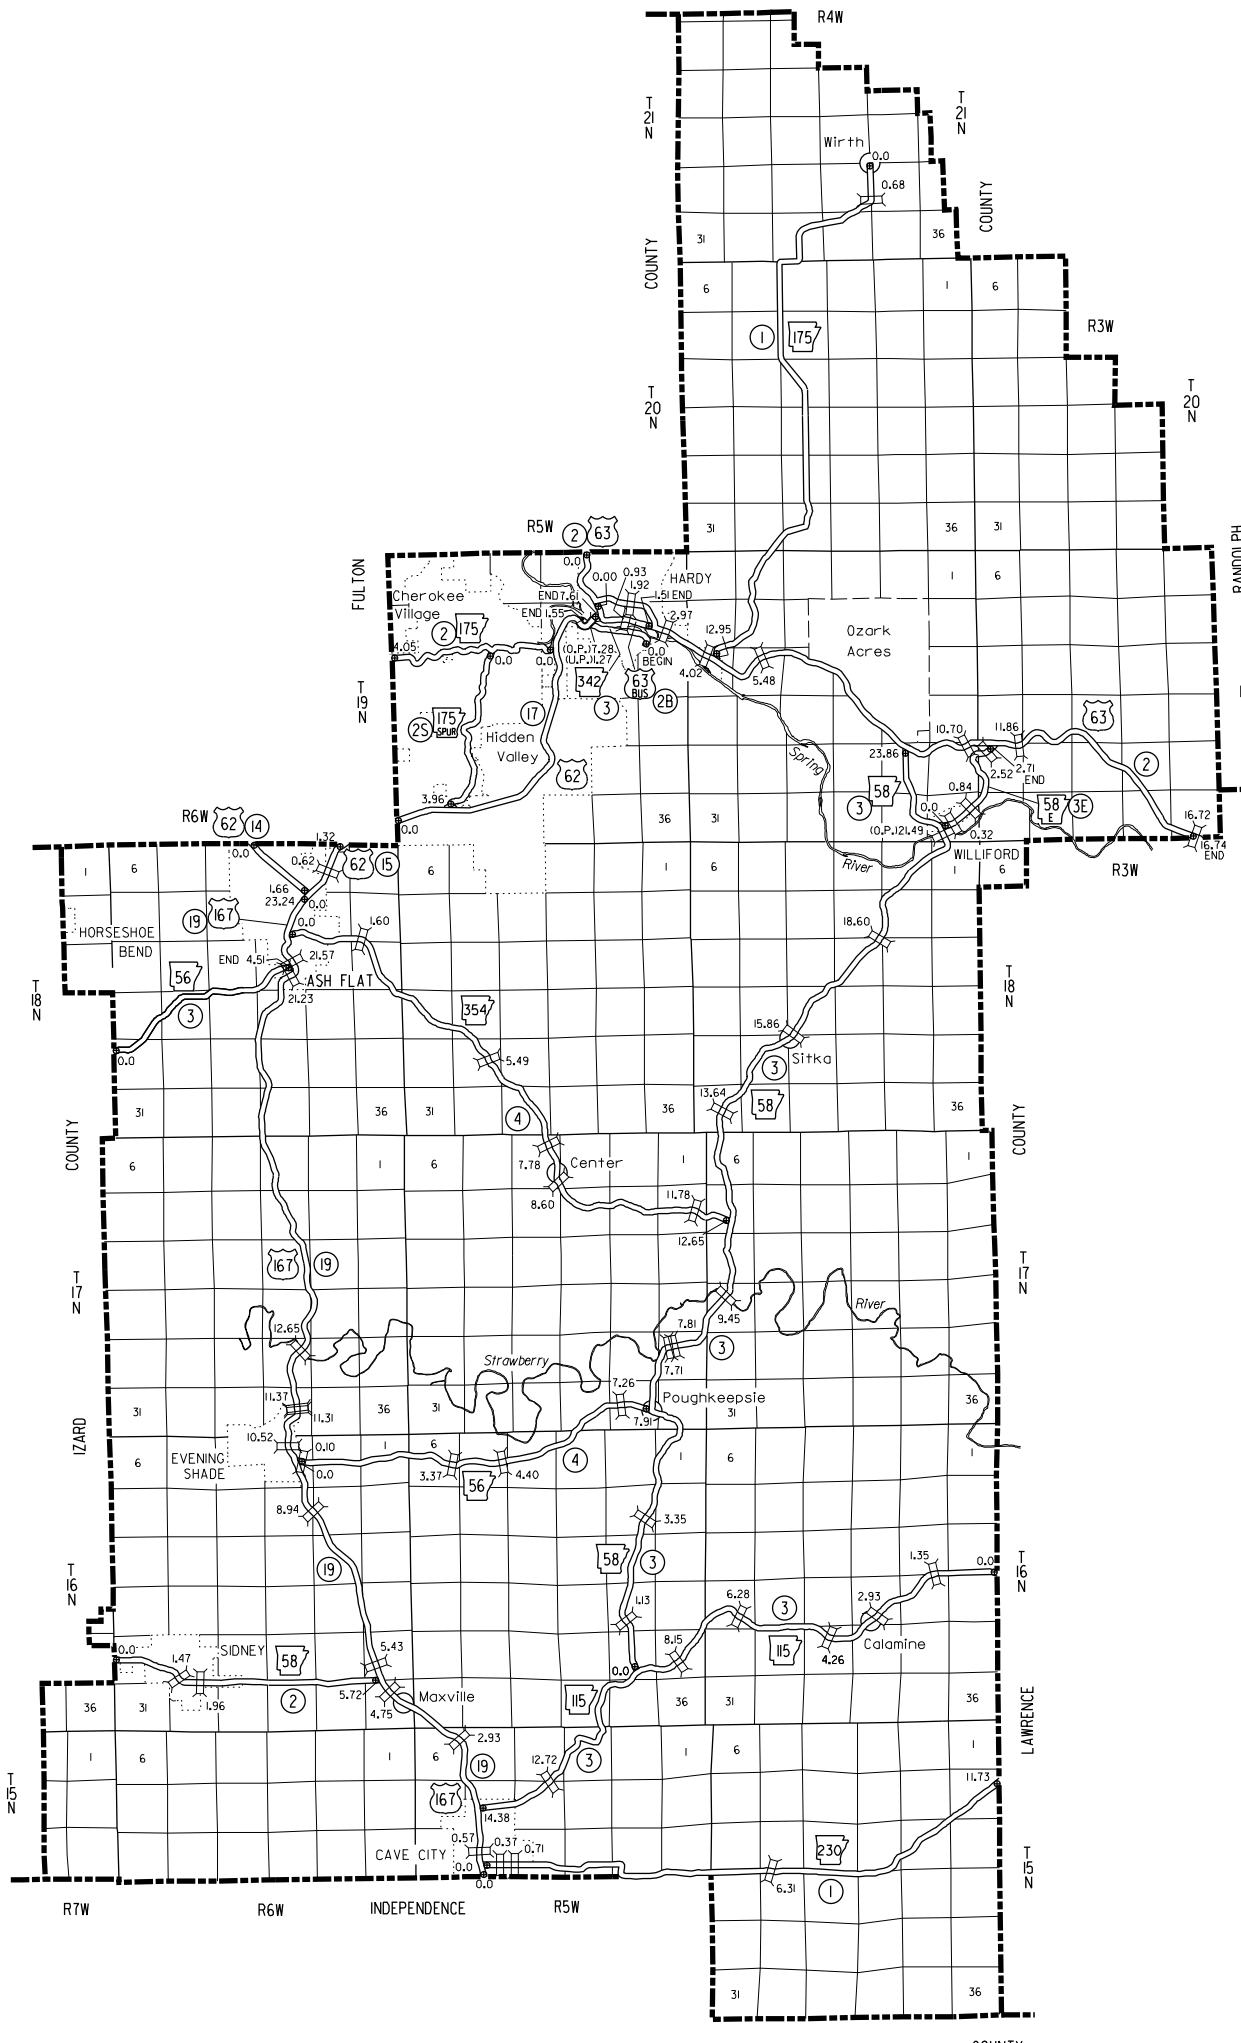

MISSOURI
OREGON COUNTY

ROUTE AND SECTION MAP
SHARP COUNTY 67

DISTRICT 5
COUNTY MAP PRODUCED BY
COMPUTER ASSISTED CARTOGRAPHY

STATE HIGHWAY
ROUTE AND SECTION MAP
SHARP COUNTY
ARKANSAS

SHOWING
BRIDGE LOG NUMBERS